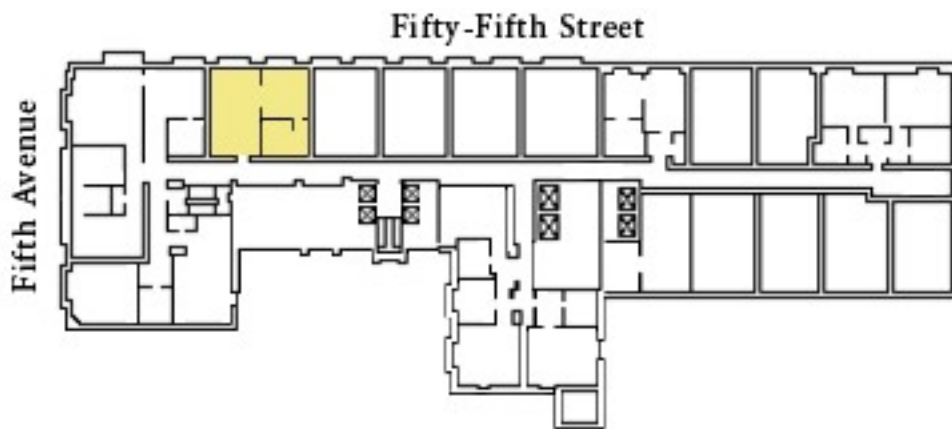

ST REGIS

Deluxe Suite

- | | |
|-----------------|--|
| Bedrooms: | King Bed |
| Bathrooms: | One Full Bath and One Half Bath |
| Square Footage: | 800 sq. ft. |
| Additional: | French sliding doors separating living room and bedroom, decorative antique marble fireplace |