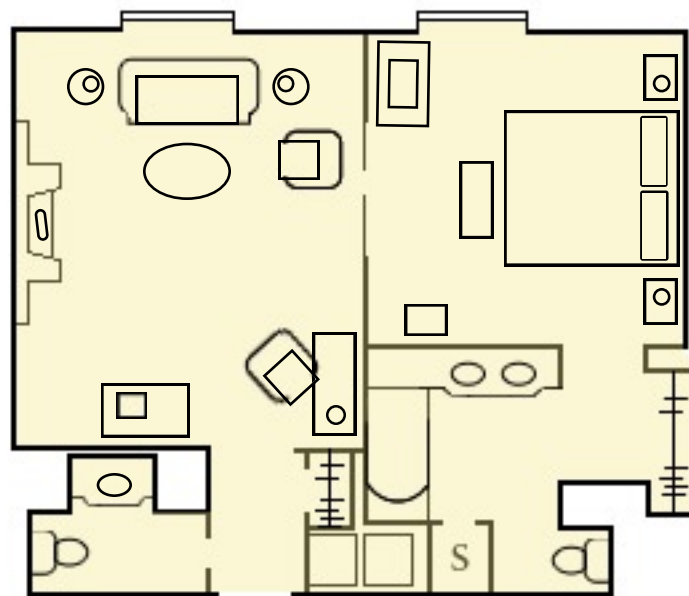

ST REGIS

Deluxe Suite

- | | |
|-----------------|--|
| Bedrooms: | King Bed |
| Bathrooms: | One Full Bath and One Half Bath |
| Square Footage: | 800 sq. ft. |
| Additional: | French sliding doors separating living room and bedroom, decorative antique marble fireplace |