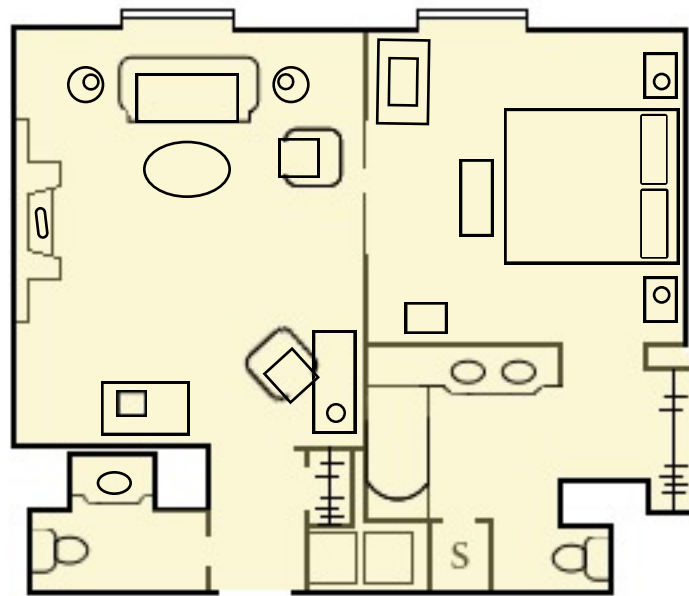

ST REGIS

Deluxe Suite

- | | |
|-----------------|----------------------------------------------------------------------------------------------|
| Bedrooms: | King Bed |
| Bathrooms: | One Full Bath and One Half Bath |
| Square Footage: | 800 sq. ft. |
| Additional: | French sliding doors separating living room and bedroom, decorative antique marble fireplace |